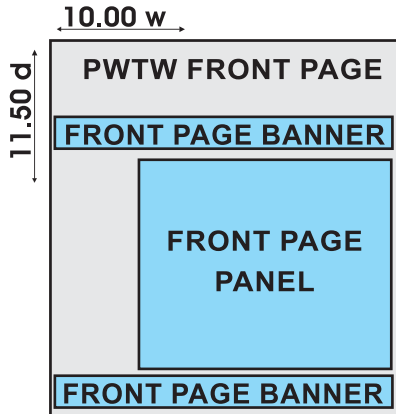

Display Ads Can be Purchased as Modular Broadsheet Sizes or By the Column Inch

Modular Sizes

Full Page	11.50" wide x 20.725" deep
1/2 Page Horizontal	11.50" wide x 10.25" deep
1/4 Page Vertical	5.667" wide x 10.25" deep
1/8th Page	5.667" wide x 5.065" deep
1/6th Page Horizontal	7.611" wide x 5.065" deep
1/6th Page Vertical	3.722" wide x 10.25" deep
1/12th Page Vertical	3.722" wide x 5.065" deep
1/12th Page Horizontal	7.611" wide x 2.50" deep

Tabloid Sizes

Full Page.....	10.00"	wide x 11.265"	deep
Half Page.....	10.00"	wide x 5.575"	deep
Quarter Page.....	4.917"	wide x 5.575"	deep
Eighth Page.....	4.917"	wide x 2.75"	deep
Front Page Panel*.....	6.609"	wide x 5.992"	deep
Front Page Banners*.....	10.00"	wide x 1.120"	deep