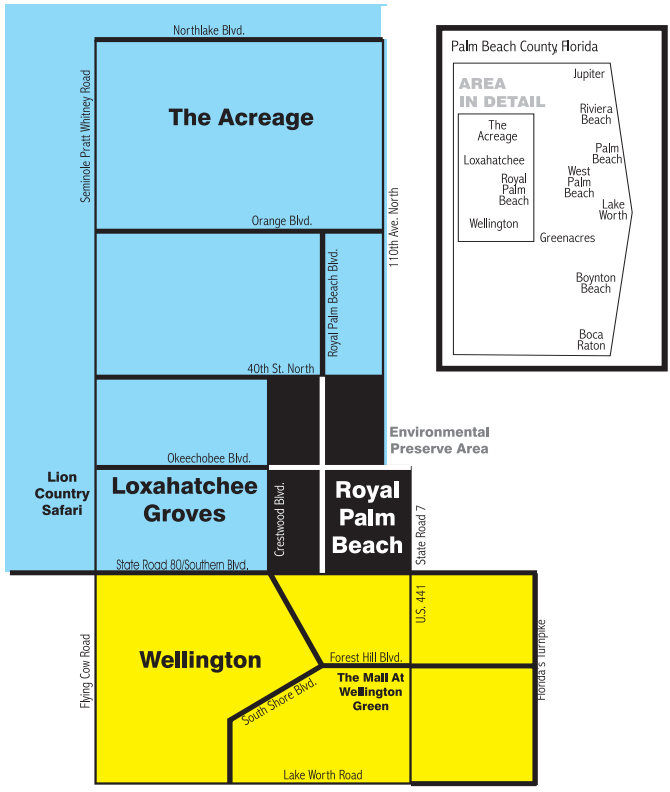

Coverage Area & Distribution