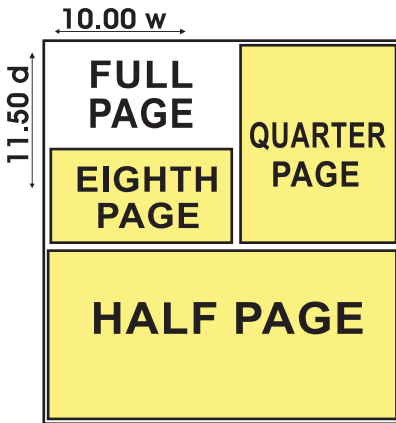

Display Ads Can be Purchased as Modular Broadsheet Sizes or By the Column Inch

Modular Sizes

Full Page	11.50" wide x 20.725" deep
1/2 Page Horizontal	11.50" wide x 10.25" deep
1/4 Page Vertical	5.667" wide x 10.25" deep
1/8th Page	5.667" wide x 5.065" deep
1/6th Page Horizontal	7.611" wide x 5.065" deep
1/6th Page Vertical	3.722" wide x 10.25" deep
1/12th Page Vertical	3.722" wide x 5.065" deep
1/12th Page Horizontal	7.611" wide x 2.50" deep

Tabloid Sizes

Full Page.....	10.00"	wide x 11.265"	deep
Half Page.....	10.00"	wide x 5.575"	deep
Quarter Page.....	4.917"	wide x 5.575"	deep
Eighth Page.....	4.917"	wide x 2.75"	deep
Front Page Panel*.....	6.609"	wide x 5.992"	deep
Front Page Banners*.....	10.00"	wide x 1.120"	deep