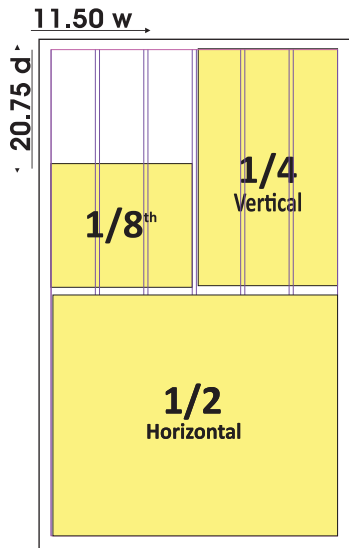

Display Ads Can be Purchased as Modular Broadsheet Sizes or By the Column Inch

Modular Sizes

Full Page	11.50" wide x 20.725" deep
1/2 Page Horizontal	11.50" wide x 10.25" deep
1/4 Page Vertical	5.667" wide x 10.25" deep
1/8th Page	5.667" wide x 5.065" deep
1/6th Page Horizontal	7.611" wide x 5.065" deep
1/6th Page Vertical	3.722" wide x 10.25" deep
1/12th Page Vertical	3.722" wide x 5.065" deep
1/12th Page Horizontal	7.611" wide x 2.50" deep

Tabloid Sizes

Full Page.....	10.00"	wide x 11.265"	deep
Half Page.....	10.00"	wide x 5.575"	deep
Quarter Page.....	4.917"	wide x 5.575"	deep
Eighth Page.....	4.917"	wide x 2.75"	deep
Front Page Panel*.....	6.609"	wide x 5.992"	deep
Front Page Banners*.....	10.00"	wide x 1.120"	deep