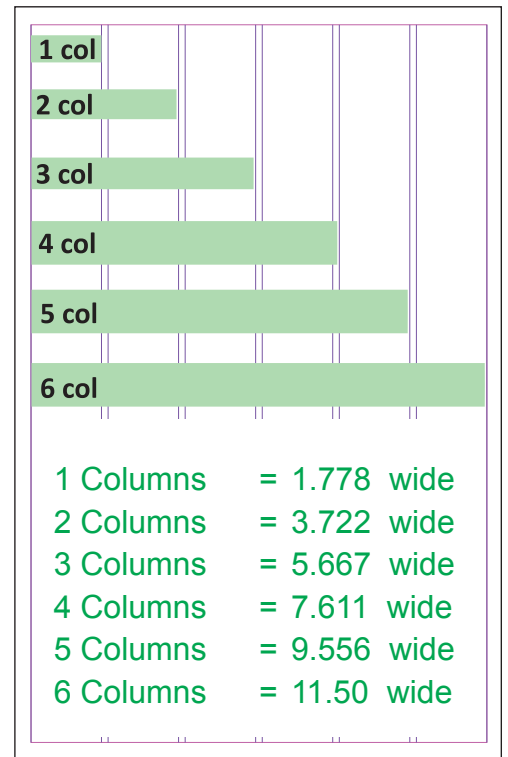

Columnar Sizes

Columnar Rates

Open Rate	$11.75 per column inch
7x Rate	$10.75 per column inch
13x Rate	$9.50 per column inch
26x Rate	$8.00 per column inch
52x Rate	$7.00 per column inch
Government/Political Rate	$8.00 per column inch
Nonprofit Rate	$7.00 per column inch